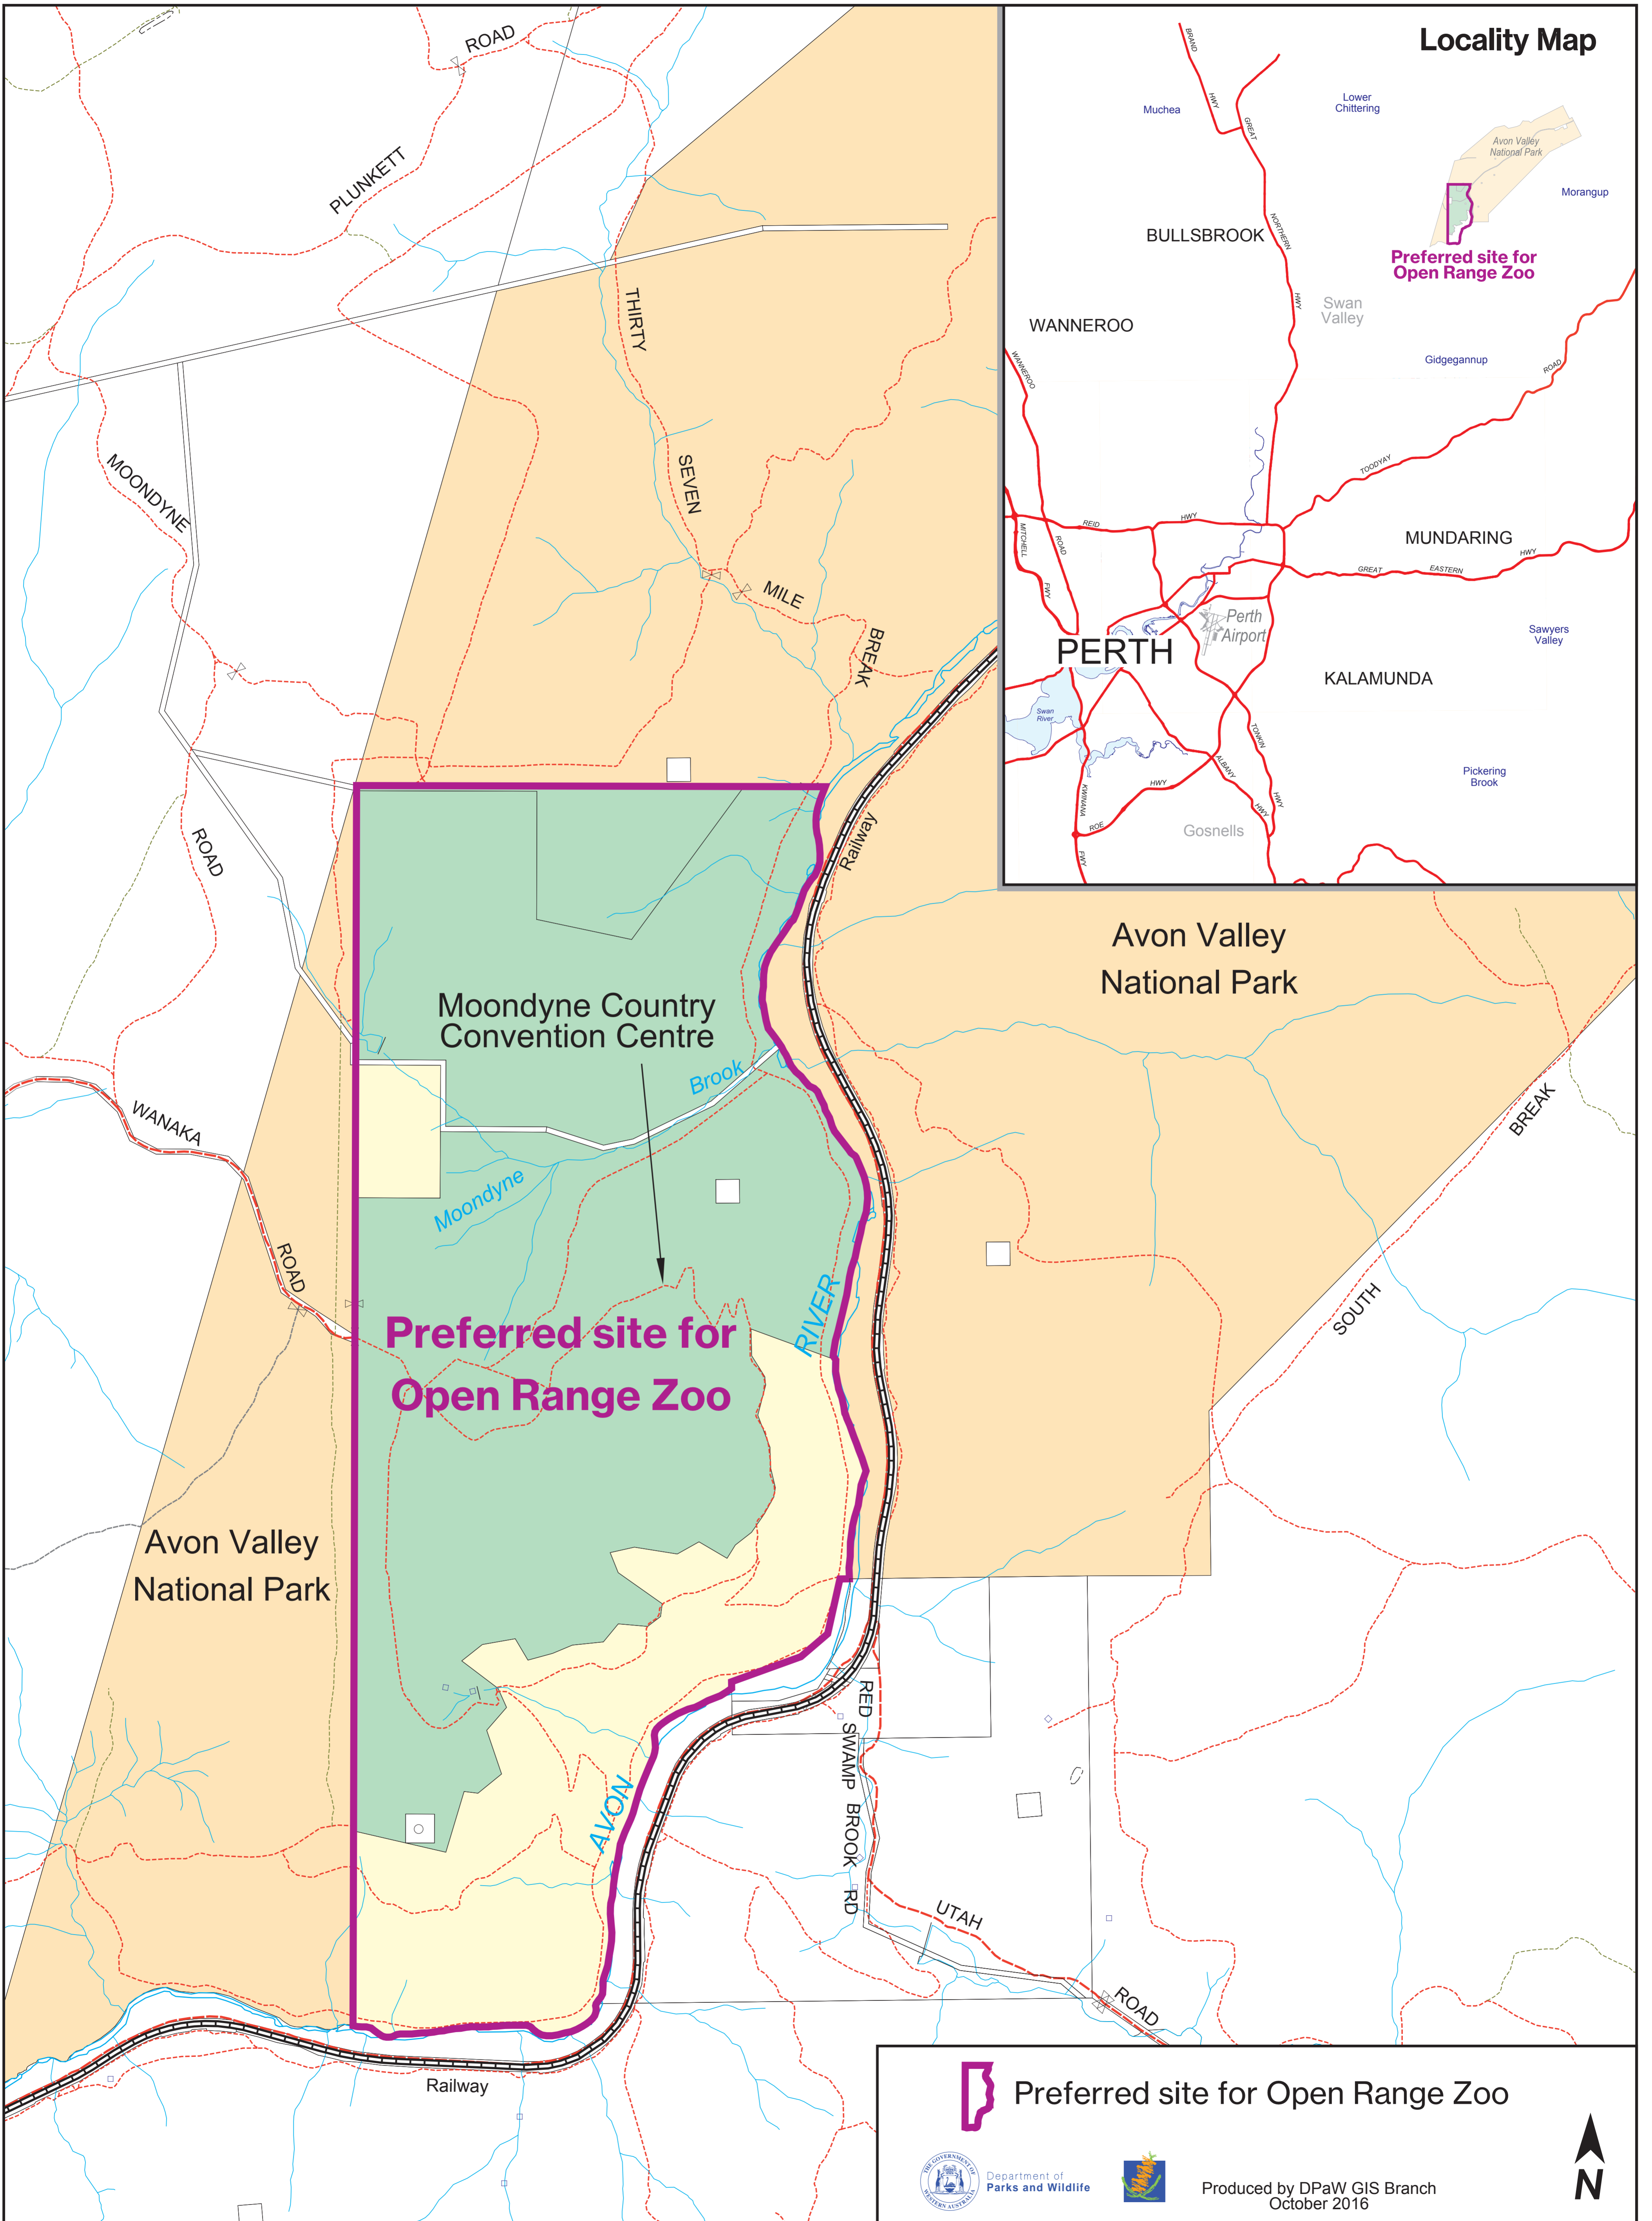

Preferred site for Open Range Zoo

Preferred site for Open Range Zoo

Department of
Parks and Wildlife

Produced by DPaW GIS Branch
October 2016